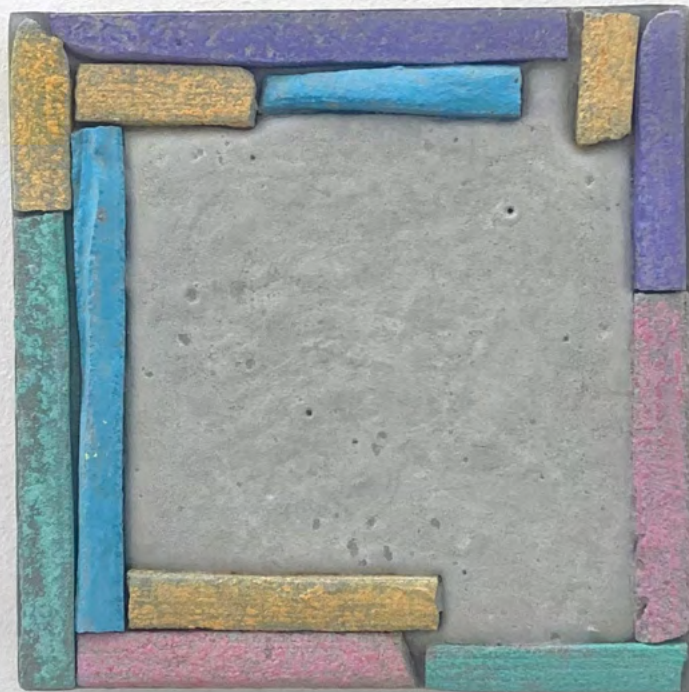

SOFIA GOSCINSKI

BARRIKADEN

2023 -

Series of concrete wall objects
18 x 18 x 5 cm (depth variable)

SOFIA GOSCINSKI

BARRIKADEN

2023 -

Series of concrete wall objects
18 x 18 x 5 cm (depth variable)

Series of concrete wall objects
18 x 18 x 5 cm (depth variable)

SOFIA GOSCINSKI

BARRIKADEN

2023 -

Series of concrete wall objects
18 x 18 x 5 cm (depth variable)

BARRIKADEN

2023 -

Series of concrete wall objects
18 x 18 x 5 cm (depth variable)

SOFIA GOSCINSKI

BARRIKADEN

2023 -

Series of concrete wall objects
18 x 18 x 5 cm (depth variable)

SOFIA GOSCINSKI

BARRIKADEN (Framing the Moon)

2023 -

Series of concrete wall objects